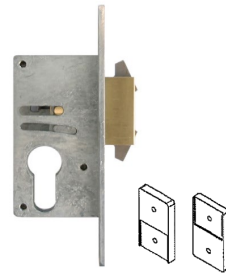

H+B 2010 MODEL INCLUDES H+B FLAT STRIKE + SCREWS FLUSH MOUNT TABS

Key Cylinders and Strikes are additional. Sliding door mortice lock, 30mm backset.

Part No.	Description
HB2010M EBA	HB2010 EBA 30MM Backset Includes Lock Tabs
HB2010M EDB	HB2010 EDB 30MM Backset Includes Lock Tabs
HB2010M EMB	HB2010 EMB 30MM Backset Includes Lock Tabs
HB2010M ENS	HB2010 ENS 30MM Backset Includes Lock Tabs
HB2010M WHT	HB2010 WHT 30MM Backset Includes Lock Tabs
HB2010M EFW	HB2010 EFW 30MM Backset Includes Lock Tabs
HB2010M SC	HB2010 SC 30MM Backset Includes Lock Tabs