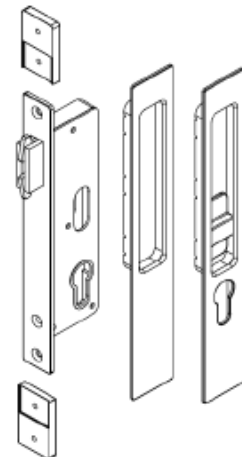

H+B 642 MODEL KEY + SNIB INSIDE ONLY PLAIN FLUSH PULL TO OUTSIDE FLUSH MOUNT TABS

The model HB 642 denotes key + snib inside only with plain pull to outside. Can be snib locked from inside and dead-bolted using key when needed.
Key Cylinders and Strikes are additional. 33mm backset, 45mm body Depth.

Part No.	Description
HB642M EBA	HB642 EBA 33/48MM Includes Lock Tabs
HB642M EDB	HB642 EDB 33/48MM Includes Lock Tabs
HB642M EMB	HB642 EMB 33/48MM Includes Lock Tabs
HB642M ENS	HB642 ENS 33/48MM Includes Lock Tabs
HB642M WHT	HB642 WHT 33/48MM Includes Lock Tabs
HB642M EFW	HB642 EFW 33/48MM Includes Lock Tabs
HB642M SC	HB642 SC 33/48MM Includes Lock Tabs