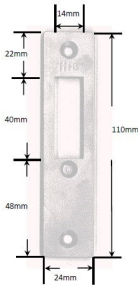

**halliday
baillie**

H+B FLAT STRIKE + SCREWS STANDARD

Part No.	Description
HBFLAT STRIKE EBA	Standard Flat Strike + Screws EBA
HBFLAT STRIKE EDB	Standard Flat Strike + Screws EDB
HBFLAT STRIKE EMB	Standard Flat Strike + Screws EMB
HBFLAT STRIKE ENS	Standard Flat Strike + Screws ENS
HBFLAT STRIKE WHT	Standard Flat Strike + Screws WHT
HBFLAT STRIKE EFW	Standard Flat Strike + Screws EFW
HBFLAT STRIKE SC	Standard Flat Strike + Screws SC

H+B FLUSH STRIKE + SCREWS

Part No.	Description
HBFLUSH STRIKE EBA	Flush Strike + Screws EBA
HBFLUSH STRIKE EDB	Flush Strike + Screws EDB
HBFLUSH STRIKE EMB	Flush Strike + Screws EMB
HBFLUSH STRIKE ENS	Flush Strike + Screws ENS
HBFLUSH STRIKE WHT	Flush Strike + Screws WHT
HBFLUSH STRIKE EFW	Flush Strike + Screws EFW
HBFLUSH STRIKE SC	Flush Strike + Screws SC