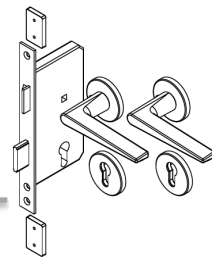

Part No.	Description
HB55 1005 SET EBA	1005 Lever 55mm B/S Round Rose & Esc EBA
HB55 1005 SET EDB	1005 Lever 55mm B/S Round Rose & Esc EDB
HB55 1005 SET EMB	1005 Lever 55mm B/S Round Rose & Esc EMB
HB55 1005 SET WHT	1005 Lever 55mm B/S Round Rose & Esc WHT
HB55 1005 SET SC	1005 Lever 55mm B/S Round Rose & Esc SC