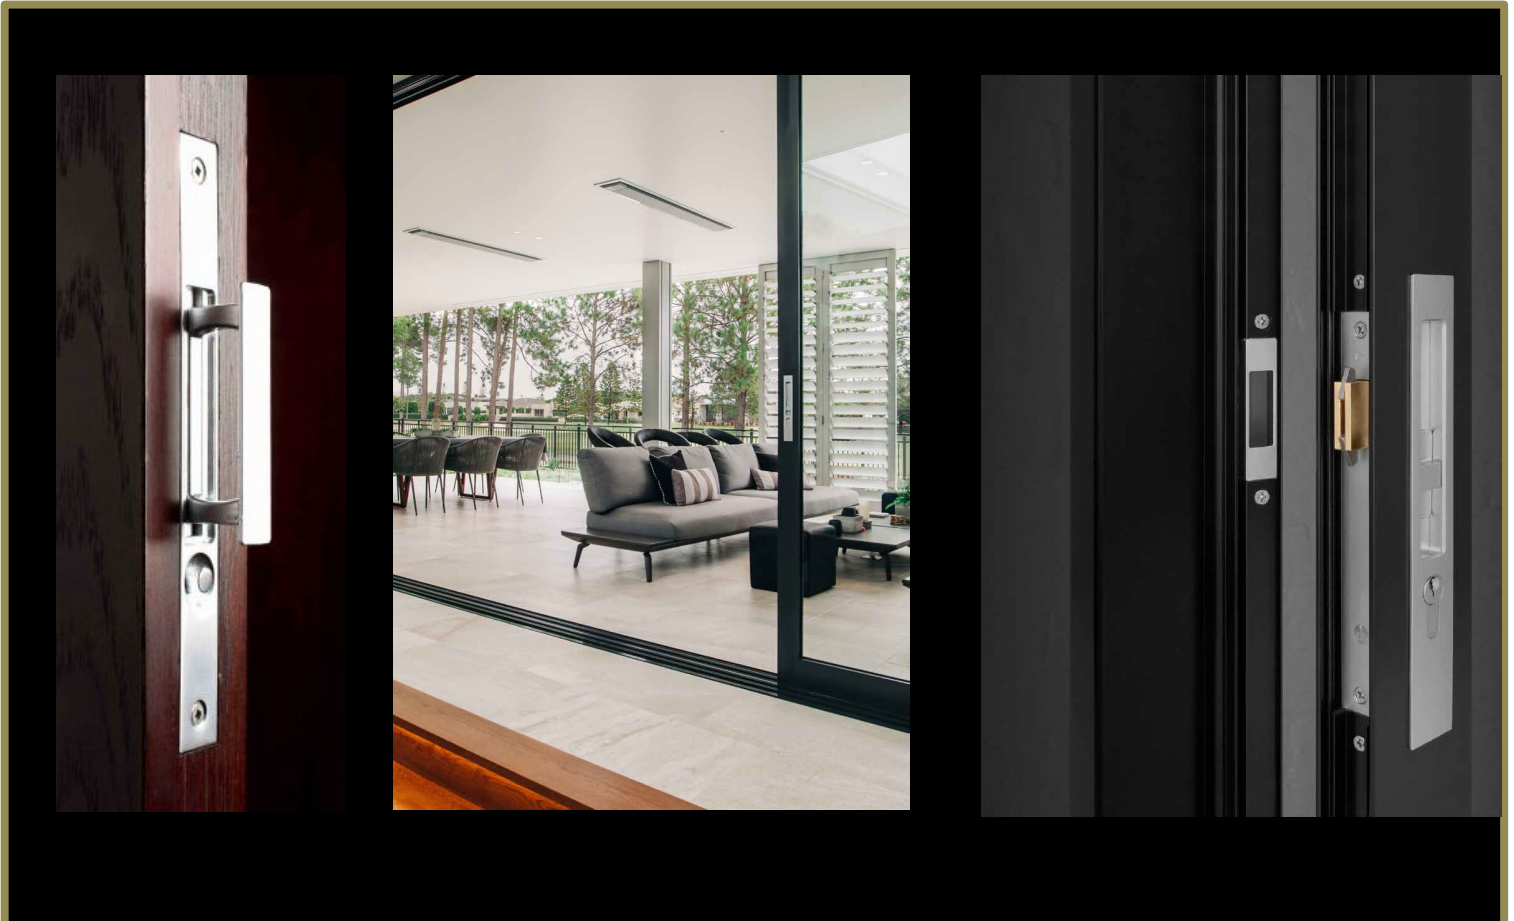

EBA
Black (Matte)

EDB
Dark
Bronze (Matte)

EMB
Medium
Bronze (Matte)

WHT
White (Gloss)

SC
Electroplate
Satin Chrome

**halliday
baillie**

H+B 1005 LEVER SETS 30MM BACKSET

30mm Backset, includes lock & latch + spindle for 39-54mm doors + 1005 lever + pair rose escutcheons + lock mounting tabs
Key Cylinders and Strikes are additional.